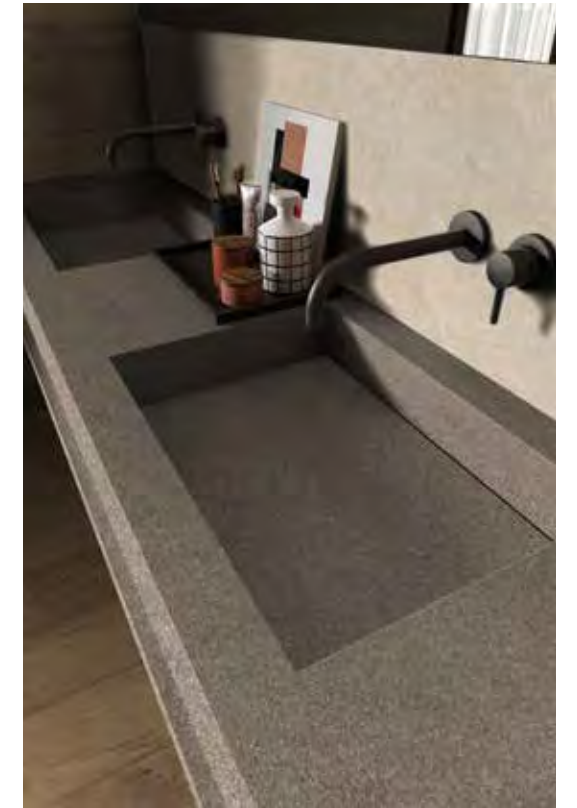

Each item, carefully tailored and made with attention to the smallest details, enhances the beauty and the quality of FLAVIKER's surfaces, besides offering the exclusive "on-demand" service, to adjust perfectly to the size of your own bathroom.

wall HYPER SILVER
integrated top with 2 washbasins
and washbasin top HYPER SILVER
floor HYPER SILVER

wall STILL NOW SAND, COZY BROWN
integrated top with 2 washbasins
and washbasin top RIVER EARTH
floor COZY BROWN