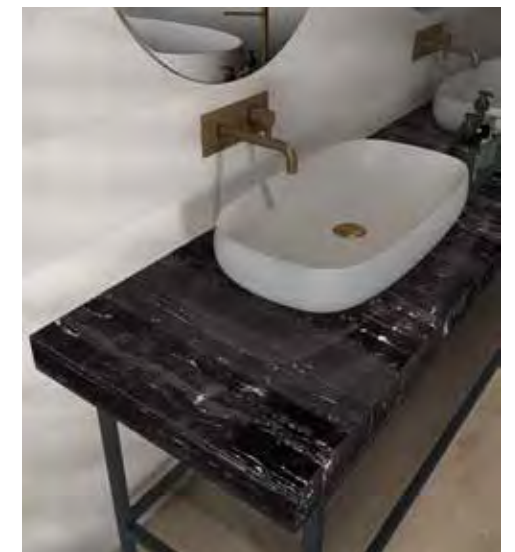

wall RIVER SHADE ECRU
washbasin top RIVER ECRU
floor RIVER EARTH

wall HYPER TAUPE
washbasin top HYPER TAUPE
floor COZY HAVANA

wall HANGAR TRIANGOLO ASH + COAL
washbasin top HANGAR ASH
floor HANGAR COAL

wall SUPREME GREY AMANI LUX+
washbasin top SUPREME STATUARIO VENATO LUX+
floor SUPREME GREY AMANI LUX+

wall W_ALL WHITE RETT
washbasin top SUPREME BLACK DELUXE LUX+
floor COZY DESERT

wall RIVER EARTH 120x240
pedestal-mounted washbasin RIVER LEAD
floor RIVER MOON/ECRU/EARTH/LEAD 10X60

wall RIVER EARTH 120x240
pedestal-mounted washbasin RIVER LEAD
floor RIVER MOON/ECRU/EARTH/LEAD 10X60