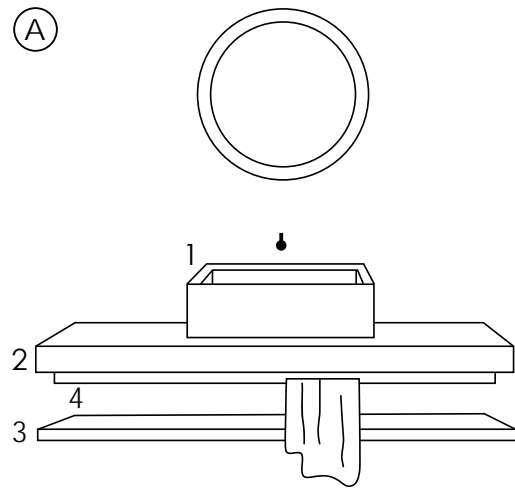

- 1_ Lavabo da appoggio
- 2_ Top porta lavabo 120 cm
- 3_ Top porta oggetti 120 cm
- 4_ Porta asciugamani in metallo 100 cm
- 1_ Surface-mounted washbasin
- 2_ Washbasin top 120 cm
- 3_ Vanity top 120 cm
- 4_ Metal towel rail 100 cm