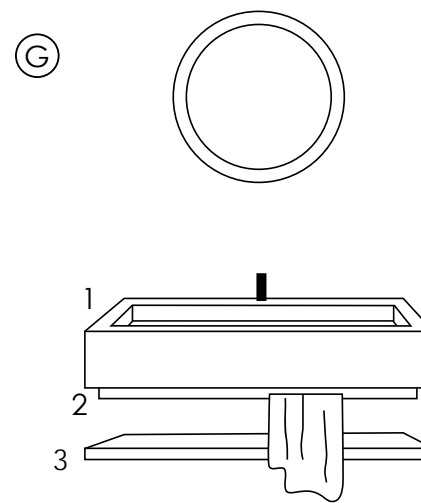

- 1_ Top Lavabo integrato vasca grande 90 cm
- 2_ Porta asciugamani in metallo 70 cm
- 3_ Top porta oggetti 90 cm
- 1_ Integrated top with large washbasin 90 cm
- 2_ Metal towel rail 70 cm
- 3_ Vanity top 90 cm