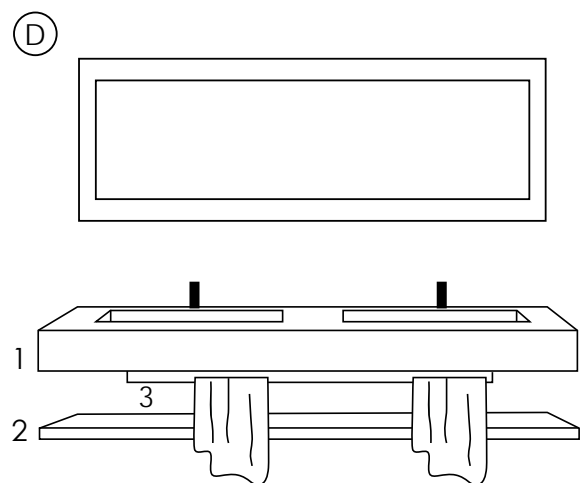

- 1_ Top lavabo integrato 2 vasche 160 cm
- 2_ Top portaoggetti 160 cm
- 3_ Porta asciugamani in metallo 100 cm
- 1_ Integrated top with 2 washbasins 160 cm
- 2_ Vanity top 160 cm
- 3_ Metal towel rail 100 cm