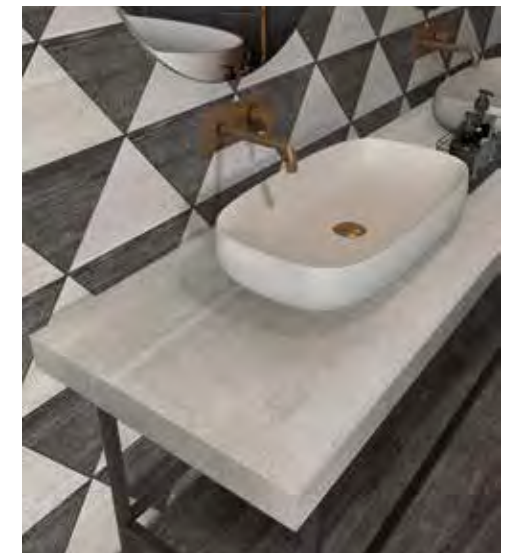

wall HYPER SILVER 30x120, HYPER SILVER PATCH 30x120
washbasin top RIVER LEAD
floor RIVER LEAD

wall HYPER SILVER 30x120, HYPER SILVER PATCH 30x120
washbasin top RIVER LEAD
floor RIVER LEAD 60x120

wall HYPER SILVER PATCH
washbasin top RIVER LEAD
floor RIVER LEAD

wall RIVER SHADE ECRU
washbasin top RIVER ECRU
floor RIVER EARTH

wall HYPER TAUPE
washbasin top HYPER TAUPE
floor COZY HAVANA

wall HANGAR TRIANGOLO ASH + COAL
washbasin top HANGAR ASH
floor HANGAR COAL

wall SUPREME GREY AMANI LUX+
washbasin top SUPREME STATUARIO VENATO LUX+
floor SUPREME GREY AMANI LUX+

wall W_ALL WHITE RETT
washbasin top SUPREME BLACK DELUXE LUX+
floor COZY DESERT

wall RIVER EARTH 120x240
pedestal-mounted washbasin RIVER LEAD
floor RIVER MOON/ECRU/EARTH/LEAD 10X60

wall RIVER EARTH 120x240
pedestal-mounted washbasin RIVER LEAD
floor RIVER MOON/ECRU/EARTH/LEAD 10X60