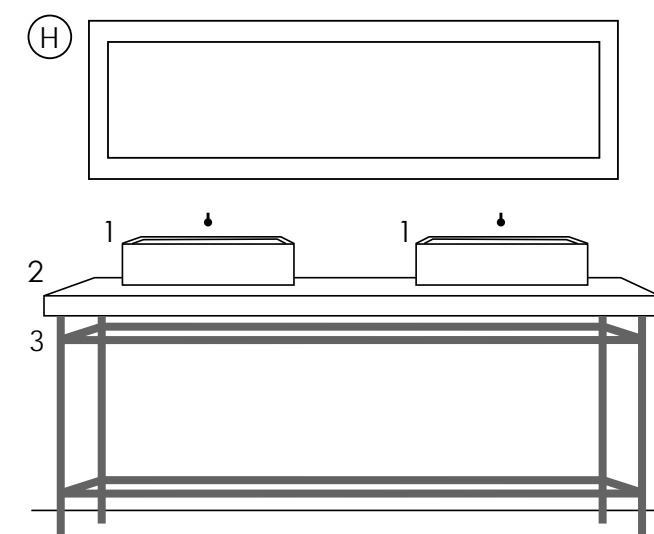

- 1_ Lavabo da appoggio
- 2_ Top portalavabo on demand 200 cm
- 3_ Struttura in metallo on demand 180 cm
- 1_ Surface-mounted washbasin
- 2_ Washbasin top on demand 200 cm
- 3_ Metal structure on demand 180 cm