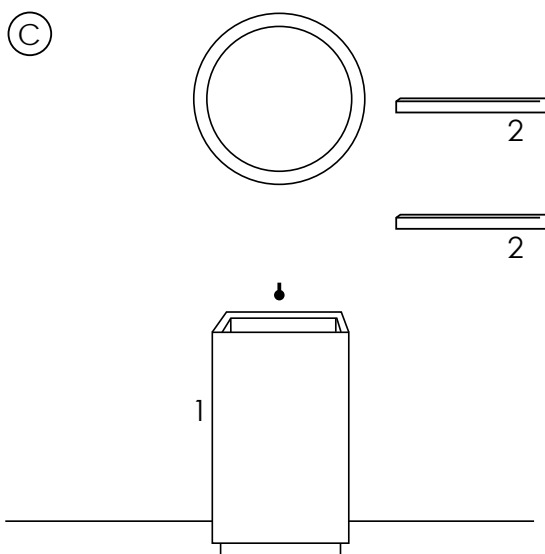

- 1_ Lavabo a colonna
- 2_ Top porta oggetti 90 cm
- 1_ Pedestal-mounted washbasin
- 2_ Vanity top 90 cm